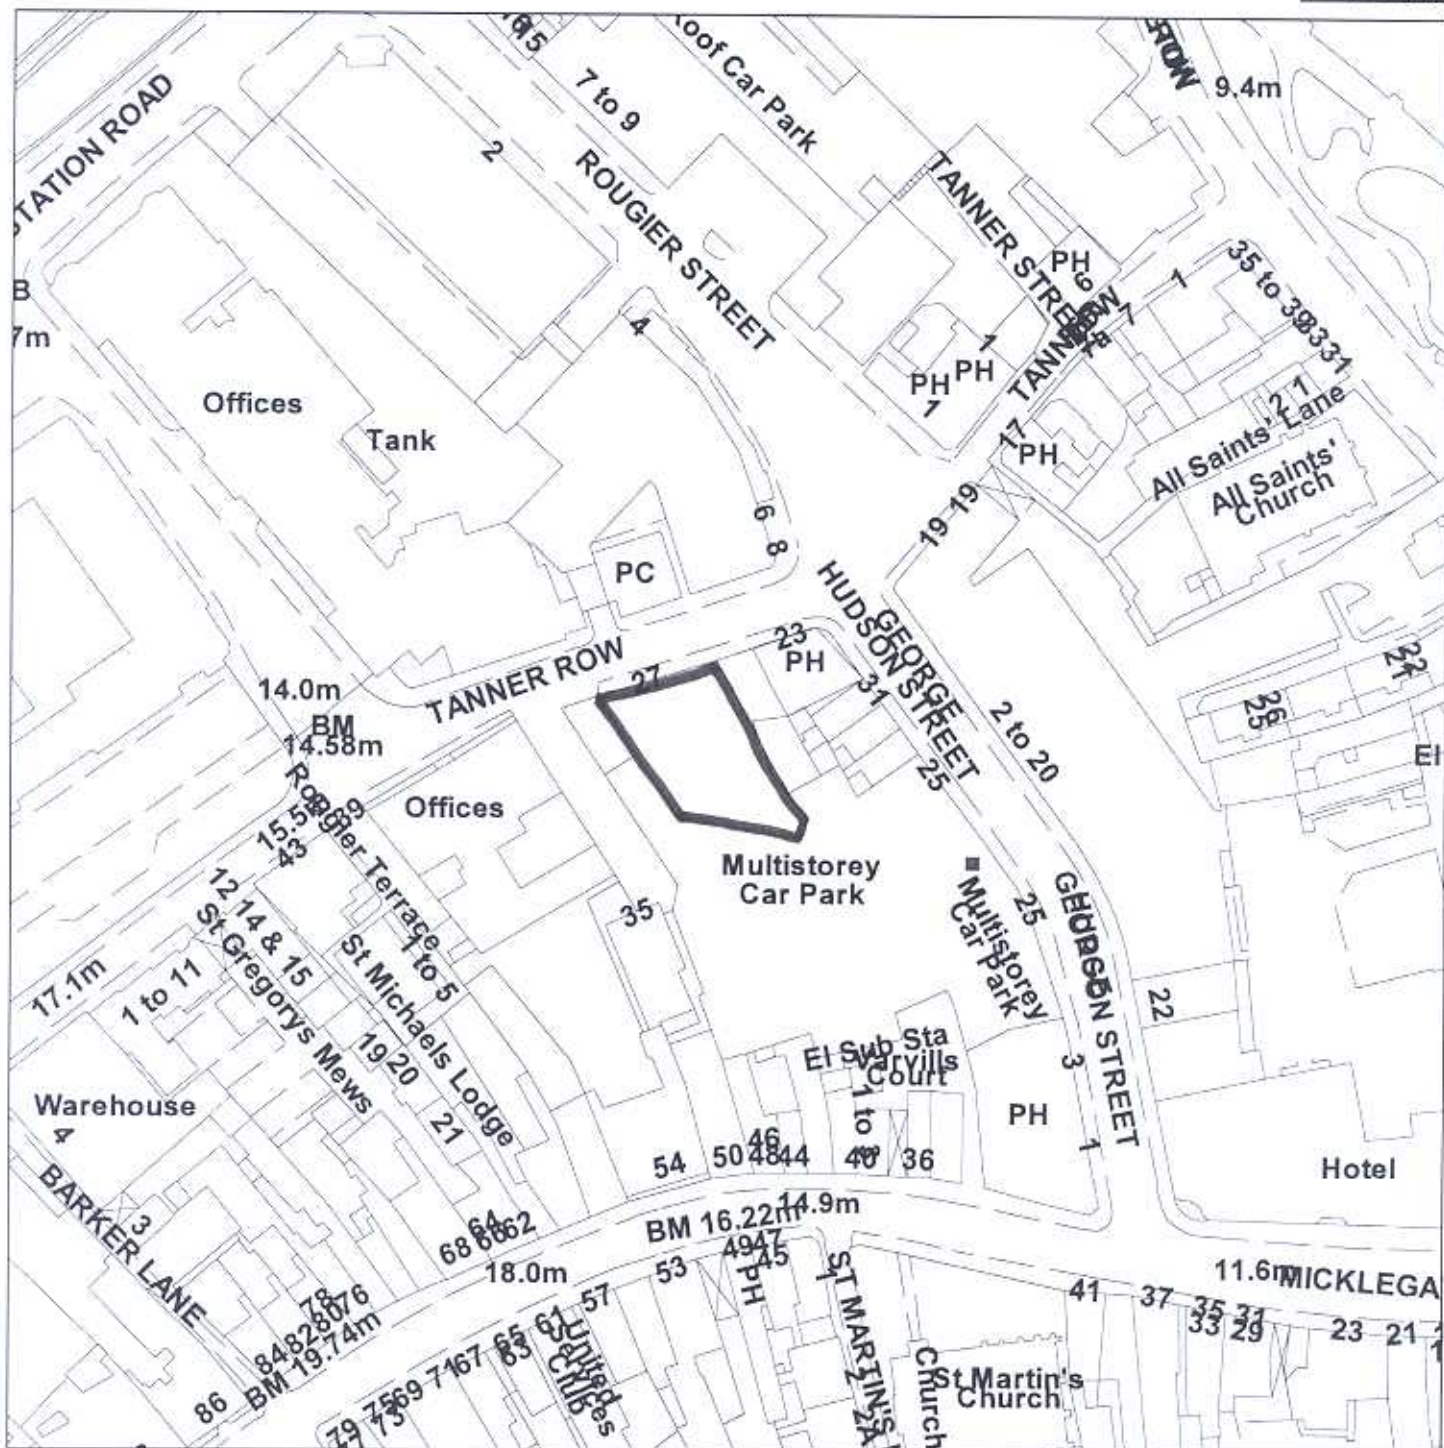

# 25 George Hudson Street

York

GIS by ESRI (UK)

Scale : 1:1250

Reproduced from the Ordnance Survey map with the permission of the Controller of Her Majesty's Stationery Office © Crown Copyright 2000.

Unauthorised reproduction infringes Crown Copyright and may lead to prosecution or civil proceedings.

Produced using ESRI (UK)'s MapExplorer 2.0 - <http://www.esriuk.com>

Organisation	City of York Council
Department	DEDS
Comments	Location Plan
Date	02 June 2006
SLA Number	